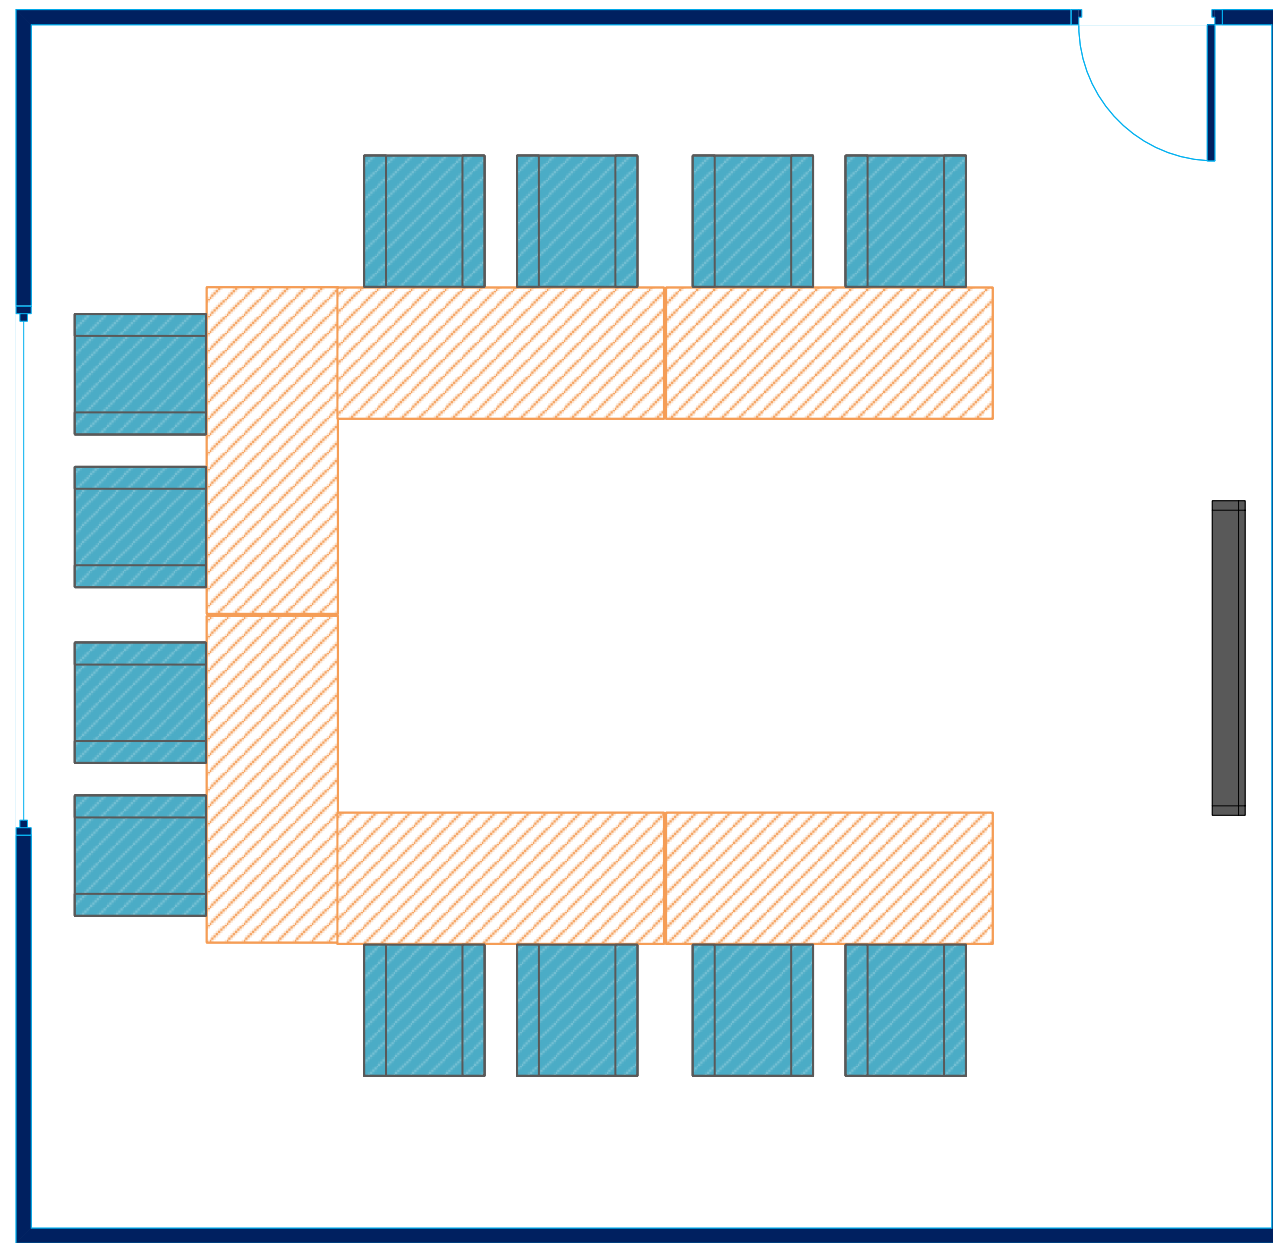

Queens Seminar 2 – Maximum Layouts

U-Shape x 12

Theatre Style x 30

Boardroom x 12

Classroom x 18