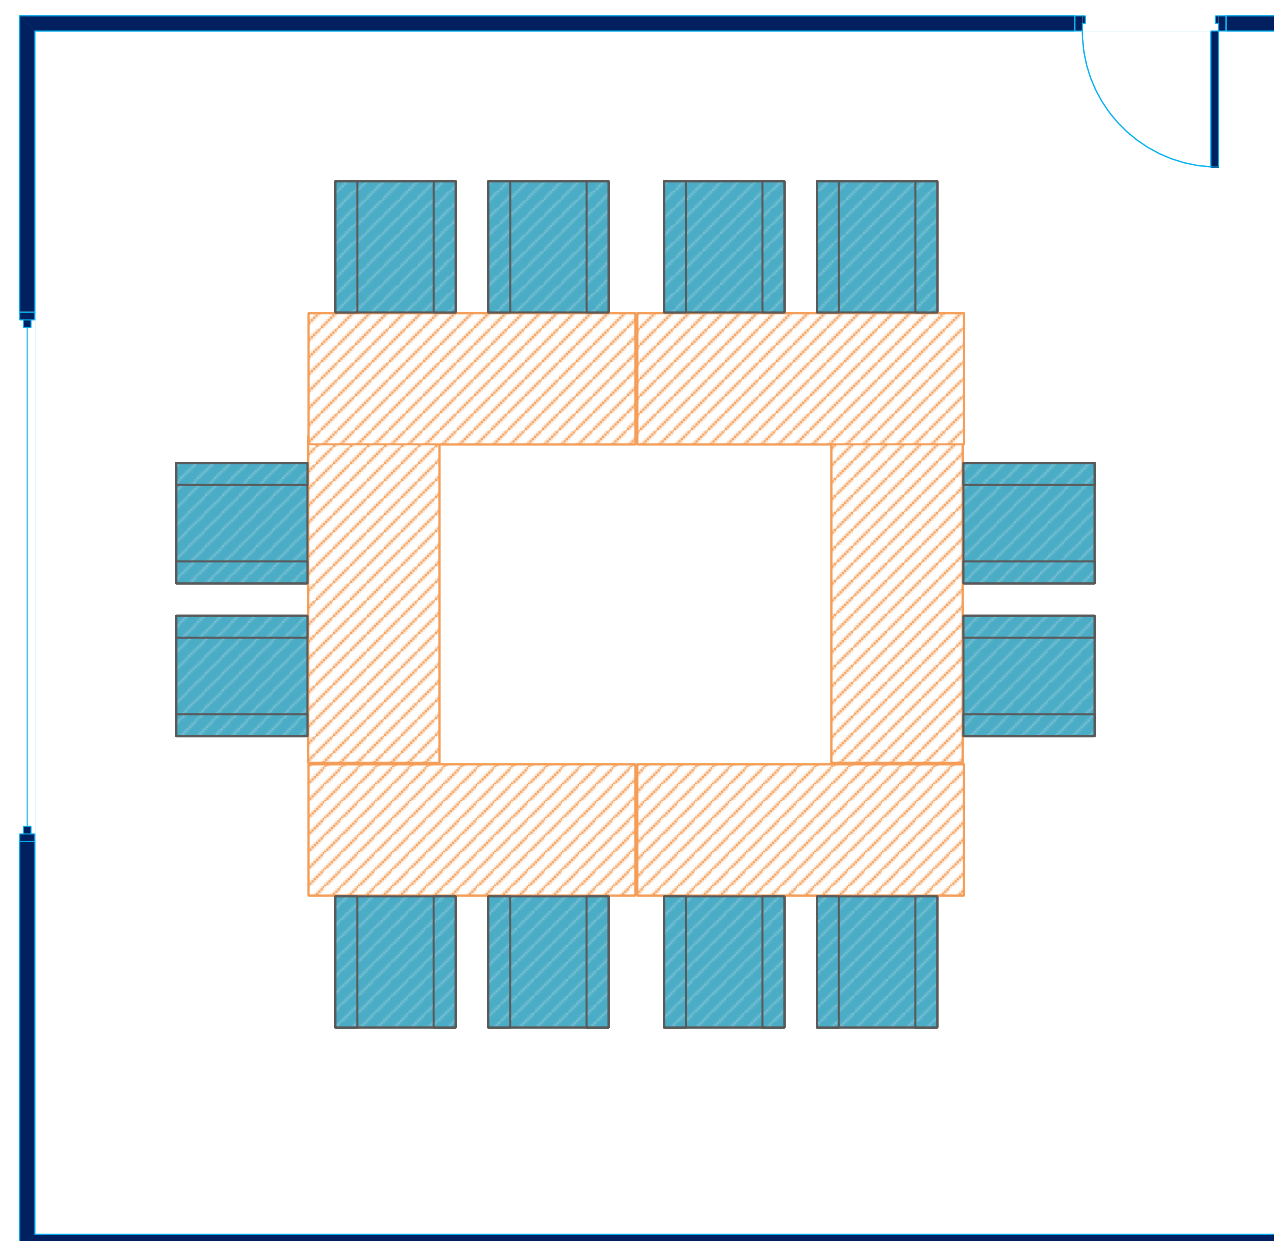

Queens Seminar 2 – Maximum Layouts

U-Shape x 12

Theatre Style x 30

Boardroom x 12

Classroom x 18